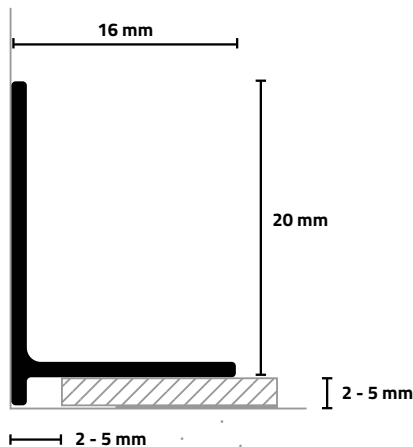

SL16X2

Profiliai 2m ilgio;
Kaina 13,90 €/m su PVM

Sockelprofil für Bodenstärken bis 5 mm. Anschlussfuge 2 - 5 mm.

Das Sockelprofil SL16X2 stellt einen dezenten und innovativen Abschluss von Bodenbelag zu Wand, Fenster(rahmen) oder Treppenstufe her - dort, wo Anschluss- und Dehnfugen bautechnisch eingehalten werden müssen.

Geeignet für:

Klebevinyl und Fliesen

Skirting profile for floor thicknesses up to 5 mm. Connection joint 2 - 5 mm.

The SL16X2 skirting profile creates a discreet and innovative finish from flooring to wall, window(frame) or stair step - wherever connection and expansion joints have to be observed in terms of construction.

Suitable for:

Adhesive vinyl