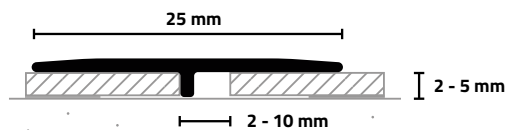

UL25X2

Profiliai 2m ilgio;
Kaina 13,90 €/m su PVM

Übergangsprofil für Bodenstärken bis 5 mm. Anschlussfuge 2 – 10 mm.

Transition profile for floor thicknesses up to 5 mm. Connection joint 2 - 10 mm.

Das Übergangsprofil UL25X2 stellt einen dezenten und innovativen Übergang zweier Bodenbeläge gleicher Ebene her - dort, wo Anschluss- und Dehnfugen bautechnisch eingehalten werden müssen.

The transition profile UL25X2 creates a discreet and innovative transition of same level floorings - wherever connection and expansion joints have to be maintained in terms of construction efforts.

Geeignet für:

Klebevinyl