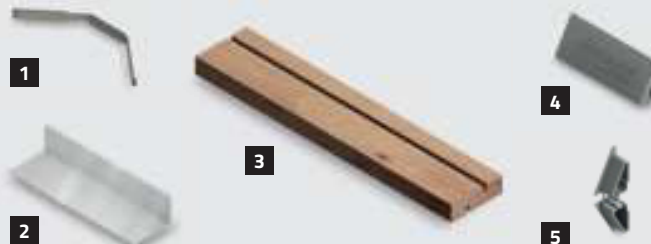

Užbaigimas
6,70€ už vnt

MONTAVIMO
[RANKIS 3,5€/VNT