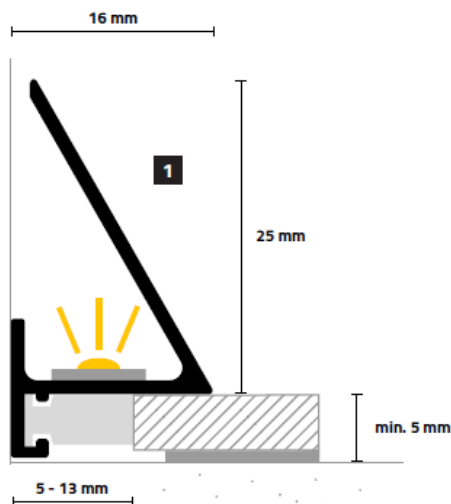

SLED16X5

Profiliai 2m ilgio;
Kaina 14,70 €/m su PVM

Sockelprofil für Bodenstärken ab 5 mm. Anschlussfuge 5 - 13 mm.

Das Sockelprofil SLED16X5 stellt einen dezenten und innovativen Abschluss von Bodenbelag zu Wand, Fenster(rahmen) oder Treppenstufe her - dort, wo Anschluss- und Dehnfugen bautechnisch eingehalten werden müssen.

Geeignet für:

Parkett, Laminat, Designböden und Fliesen

Skirting profile for floor thicknesses from 5 mm. Connection joint 5 - 13 mm.

The SLED16X5 skirting profile creates a discreet and innovative finish from flooring to wall, window(frame) or stair step - wherever connection and expansion joints have to be observed in terms of construction.