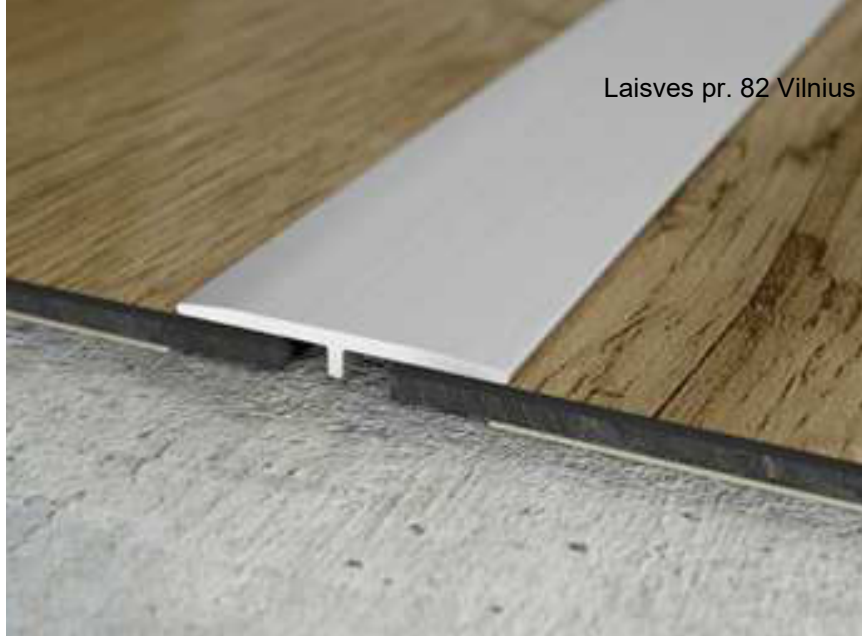

UL25X2

Profiliai 2m ilgio;
Kaina 13,90 €/m su PVM

Übergangsprofil für Bodenstärken bis 5 mm. Anschlussfuge 2 – 10 mm.

Transition profile for floor thicknesses up to 5 mm. Connection joint 2 - 10 mm.

Das Übergangsprofil UL25X2 stellt einen dezenten und innovativen Übergang zweier Bodenbeläge gleicher Ebene her - dort, wo Anschluss- und Dehnfugen bautechnisch eingehalten werden müssen.

The transition profile UL25X2 creates a discreet and innovative transition of same level floorings - wherever connection and expansion joints have to be maintained in terms of construction efforts.

Geeignet für:

Klebevinyl